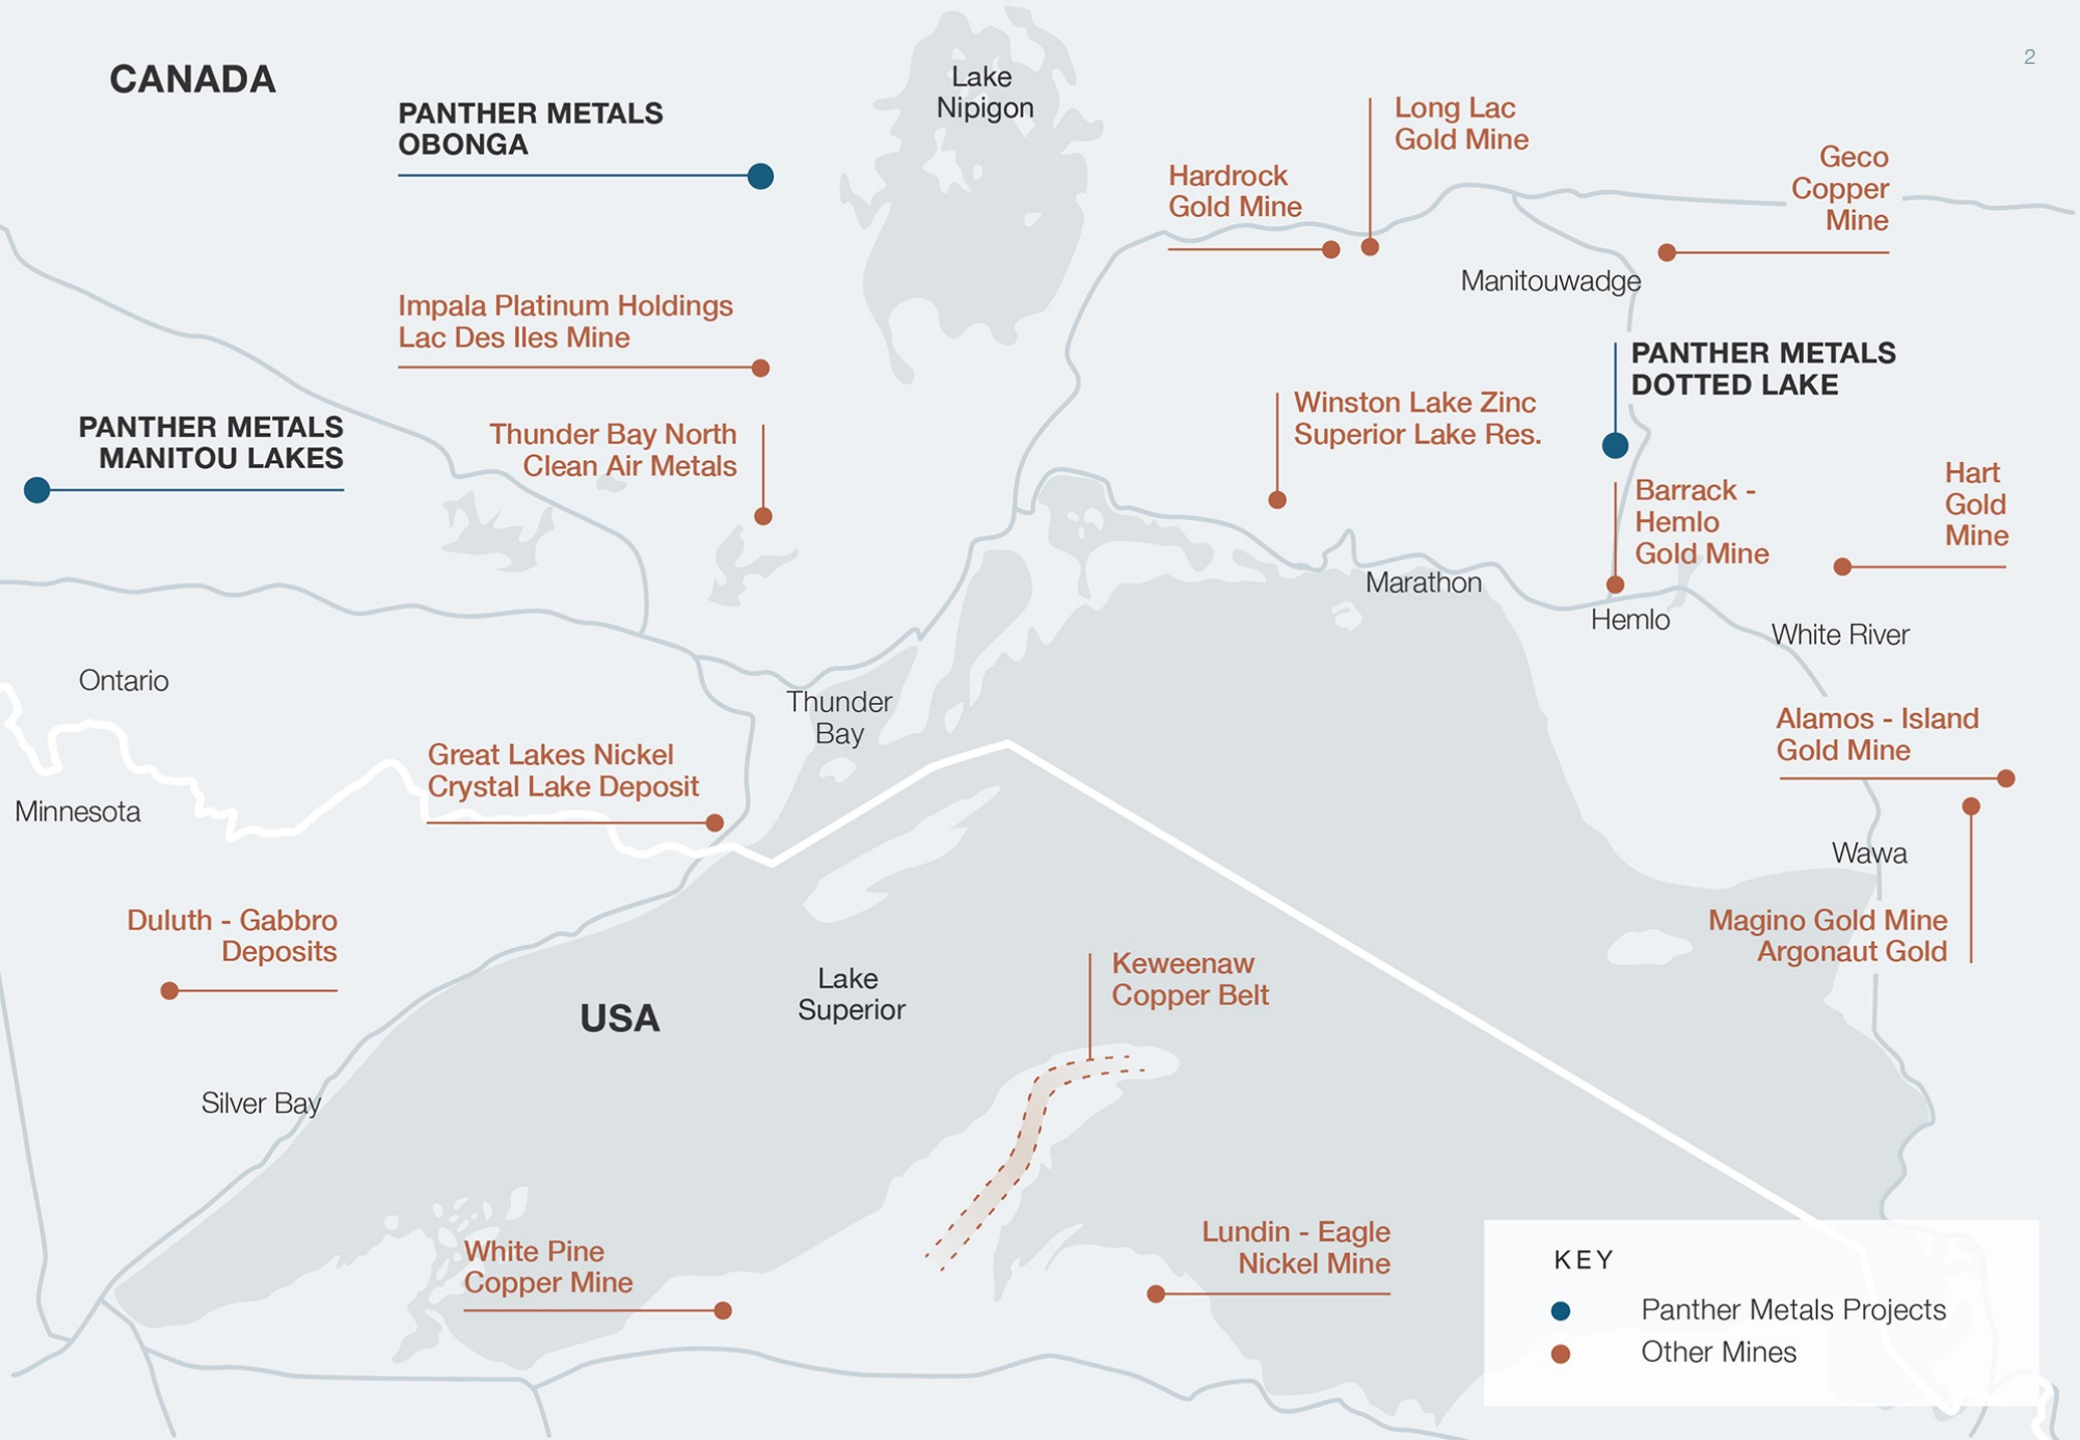

CANADA

**PANTHER METALS
OBONGA**

**Impala Platinum Holdings
Lac Des Iles Mine**

**PANTHER METALS
MANITOU LAKES**

**Thunder Bay North
Clean Air Metals**

**Hardrock
Gold Mine**

**Long Lac
Gold Mine**

**Geco
Copper
Mine**

Manitouwadge

**PANTHER METALS
DOTTED LAKE**

**Winston Lake Zinc
Superior Lake Res.**

**Barrack -
Hemlo
Gold Mine**

**Hart
Gold
Mine**

Marathon

Hemlo

White River

Ontario

Thunder Bay

**Great Lakes Nickel
Crystal Lake Deposit**

**Alamos - Island
Gold Mine**

Minnesota

**Duluth - Gabbro
Deposits**

Wawa

**Magino Gold Mine
Argonaut Gold**

USA

Lake Superior

**Keweenaw
Copper Belt**

Silver Bay

**White Pine
Copper Mine**

**Lundin - Eagle
Nickel Mine**

KEY

- Panther Metals Projects
- Other Mines